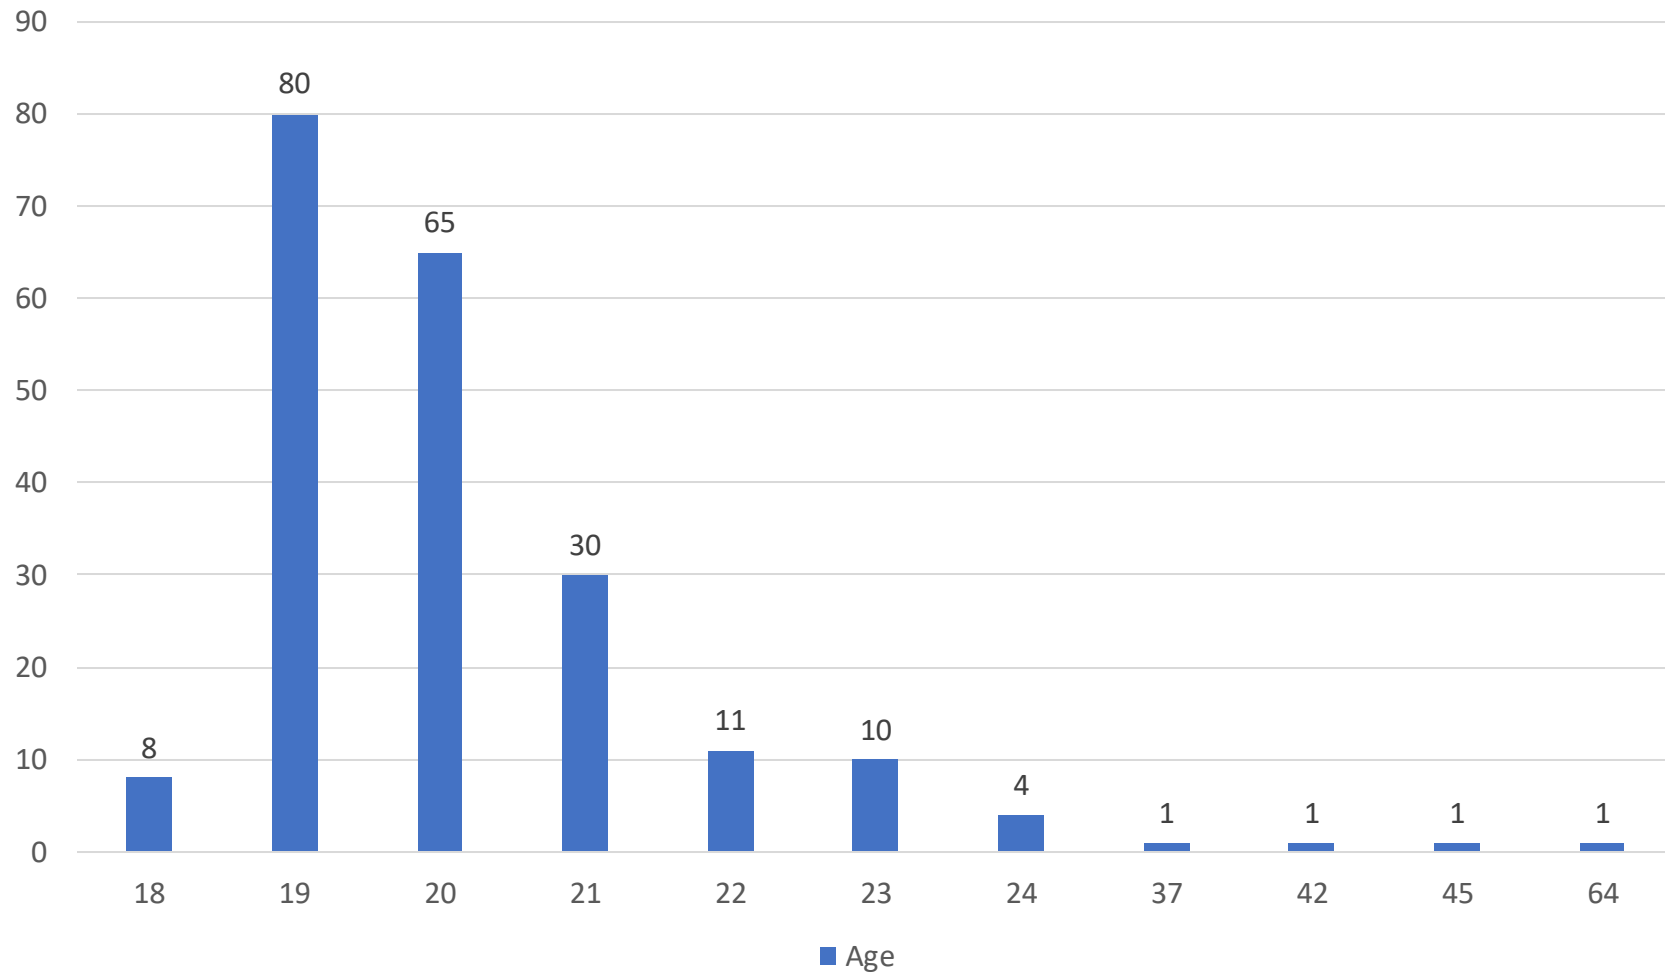

Freshman Student Profile

Demographic Information

# of Applicants	% Admitted	% of Admitted Enrolled Full & Part Time
4,918	59%	222

**Total # of Incoming
New-Freshman**

222

Age Disaggregation

New Freshman: Gender

Male: 63%
Female: 37%

Race

Black/African American: 97%
Asian: <1%
White: <1%
American/Alaska Native: 1%