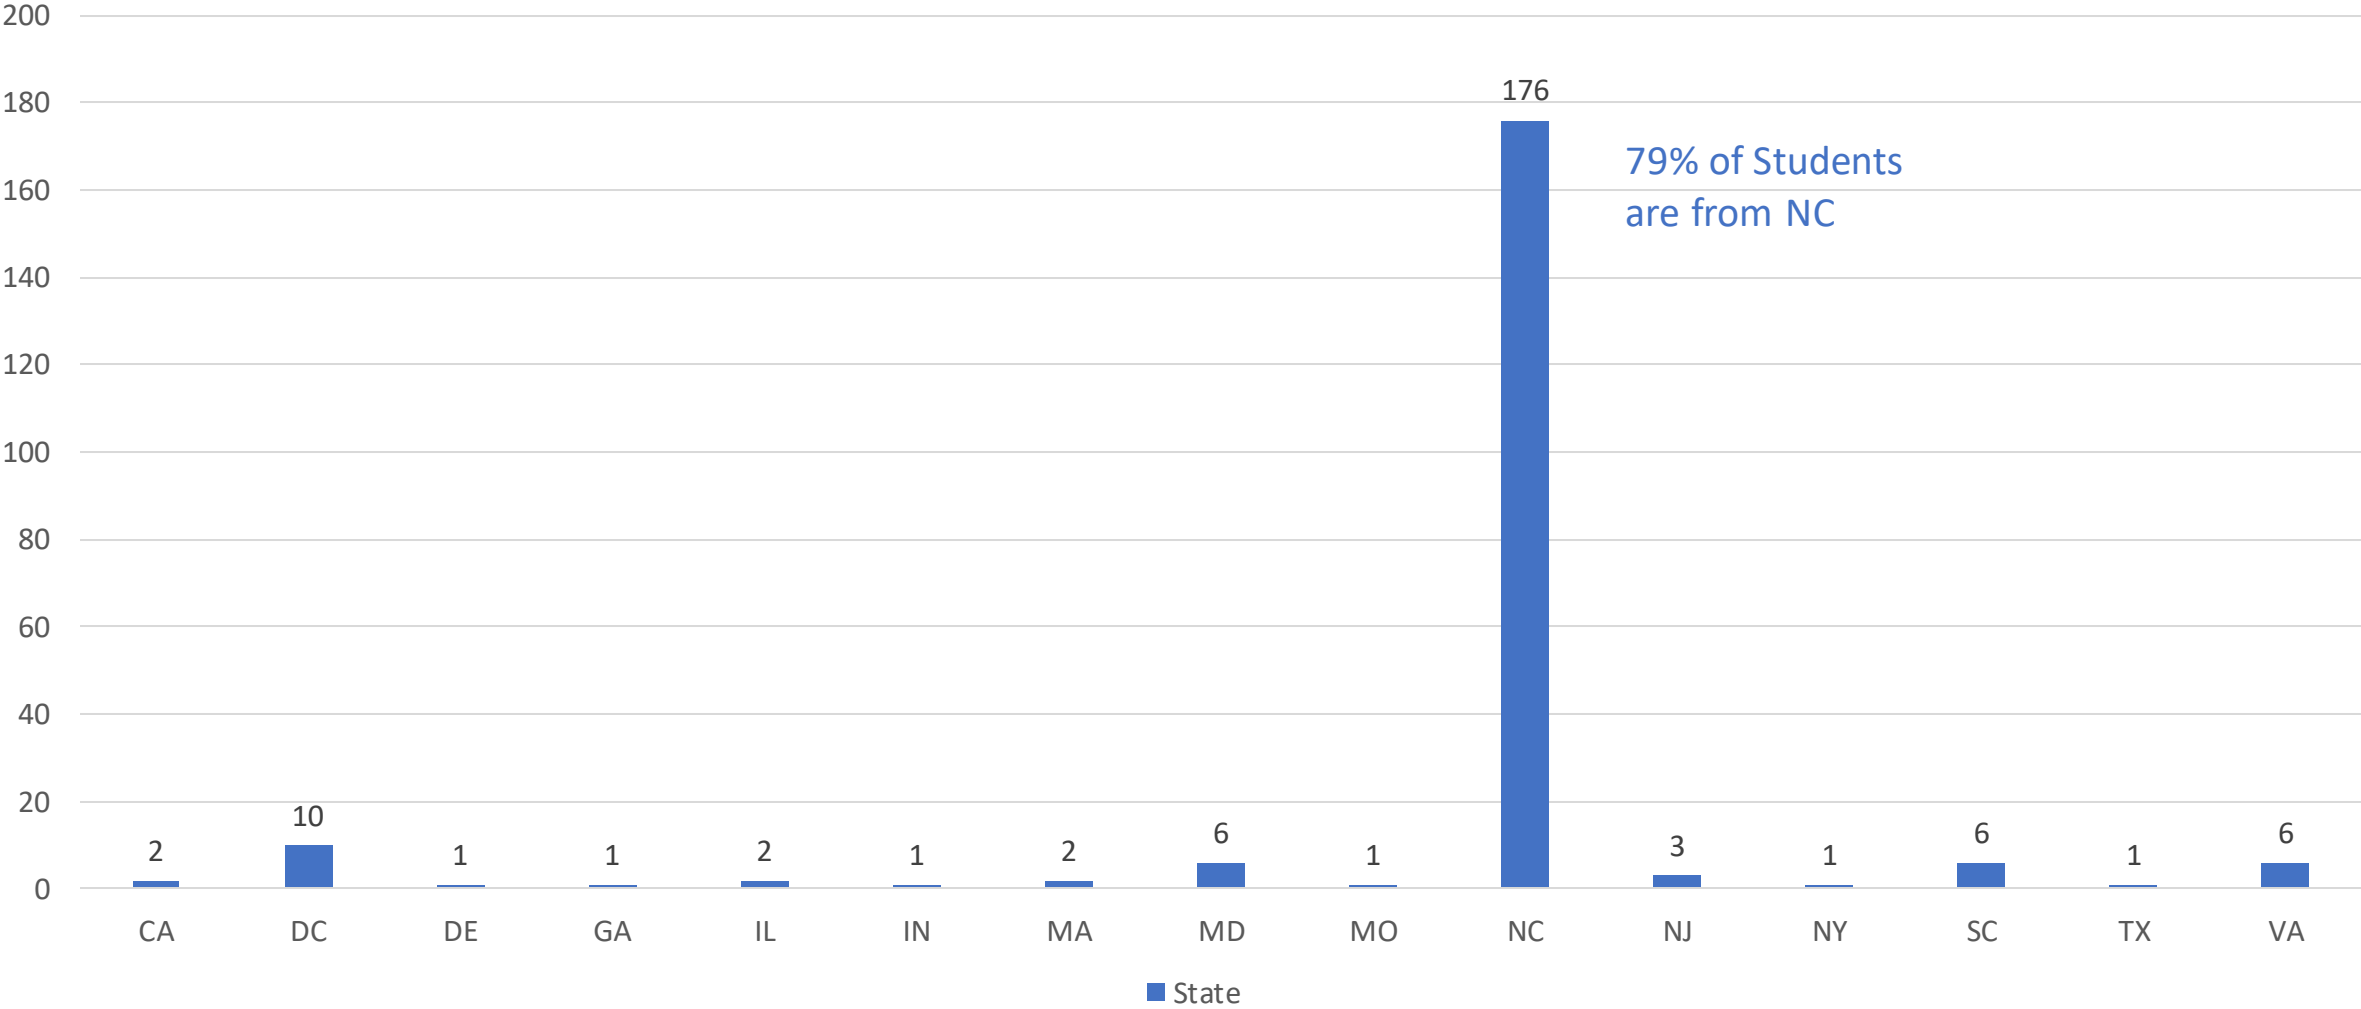

States Represented