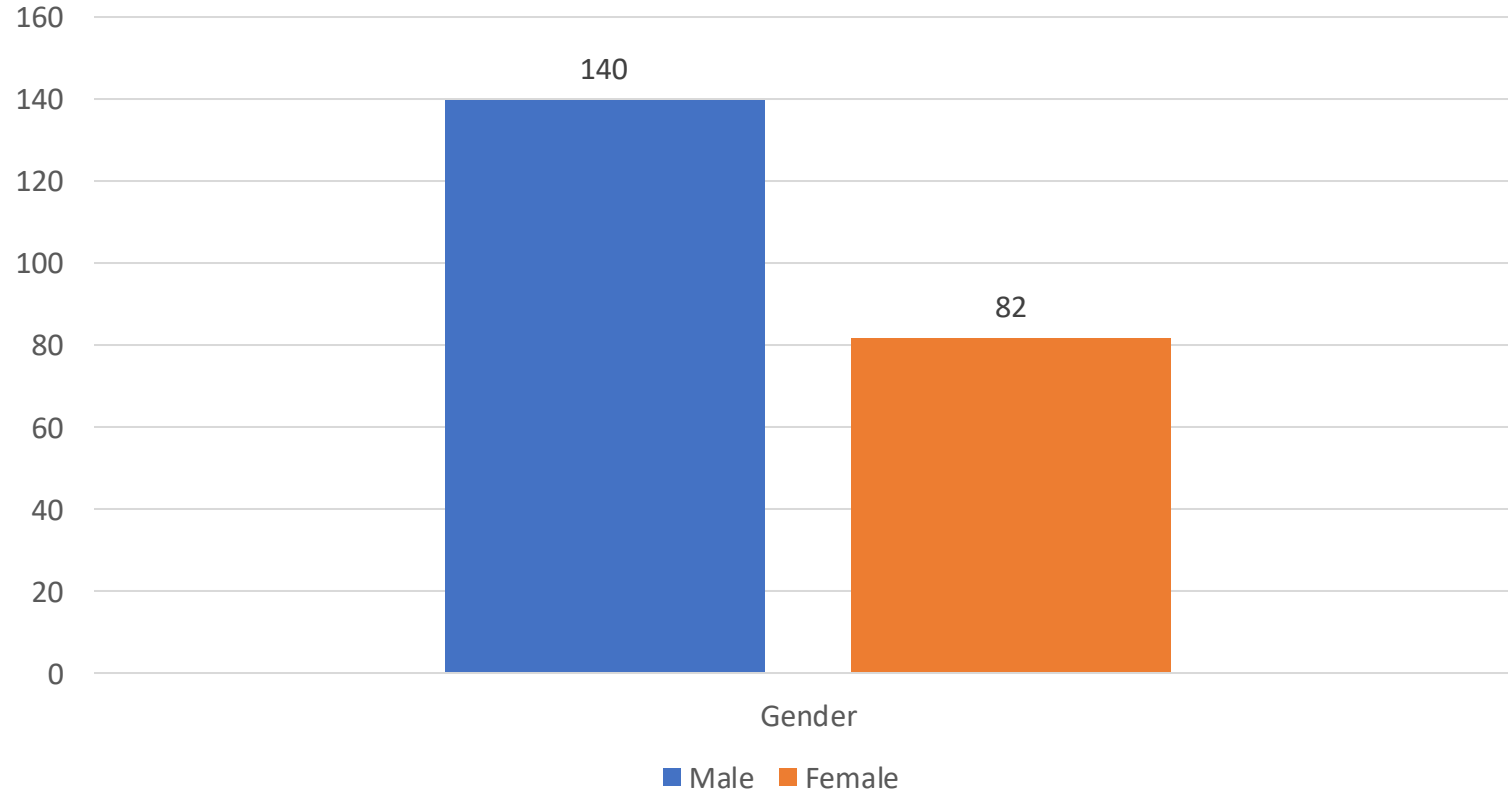

Freshman Student Profile

Demographic Information

# of Applicants	% Admitted	% of Admitted Enrolled Full & Part Time
4,918	59%	222

**Total # of Incoming
New-Freshman**

222

Age Disaggregation

New Freshman: Gender

Male: 63%
Female: 37%

Race

Black/African American: 97%
Asian: <1%
White: <1%
American/Alaska Native: 1%