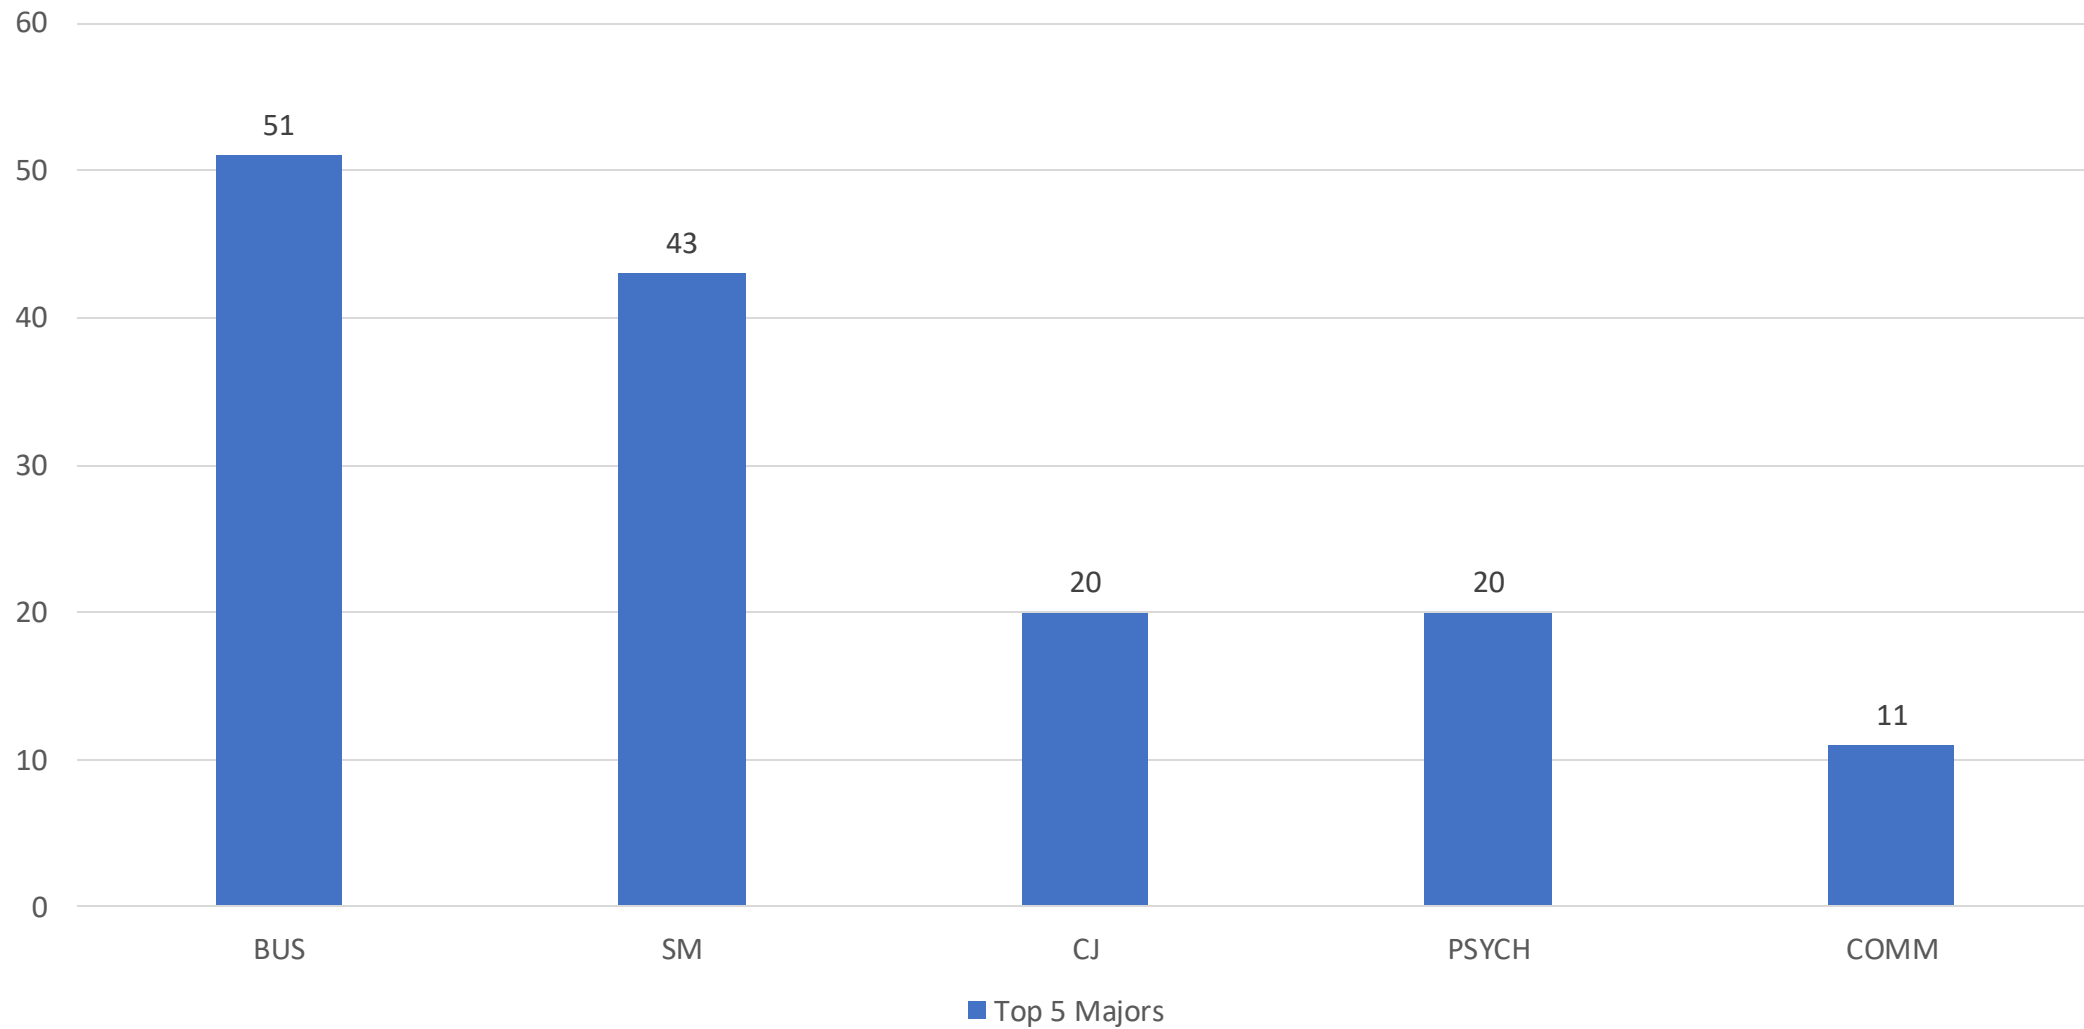

Top 5 Majors