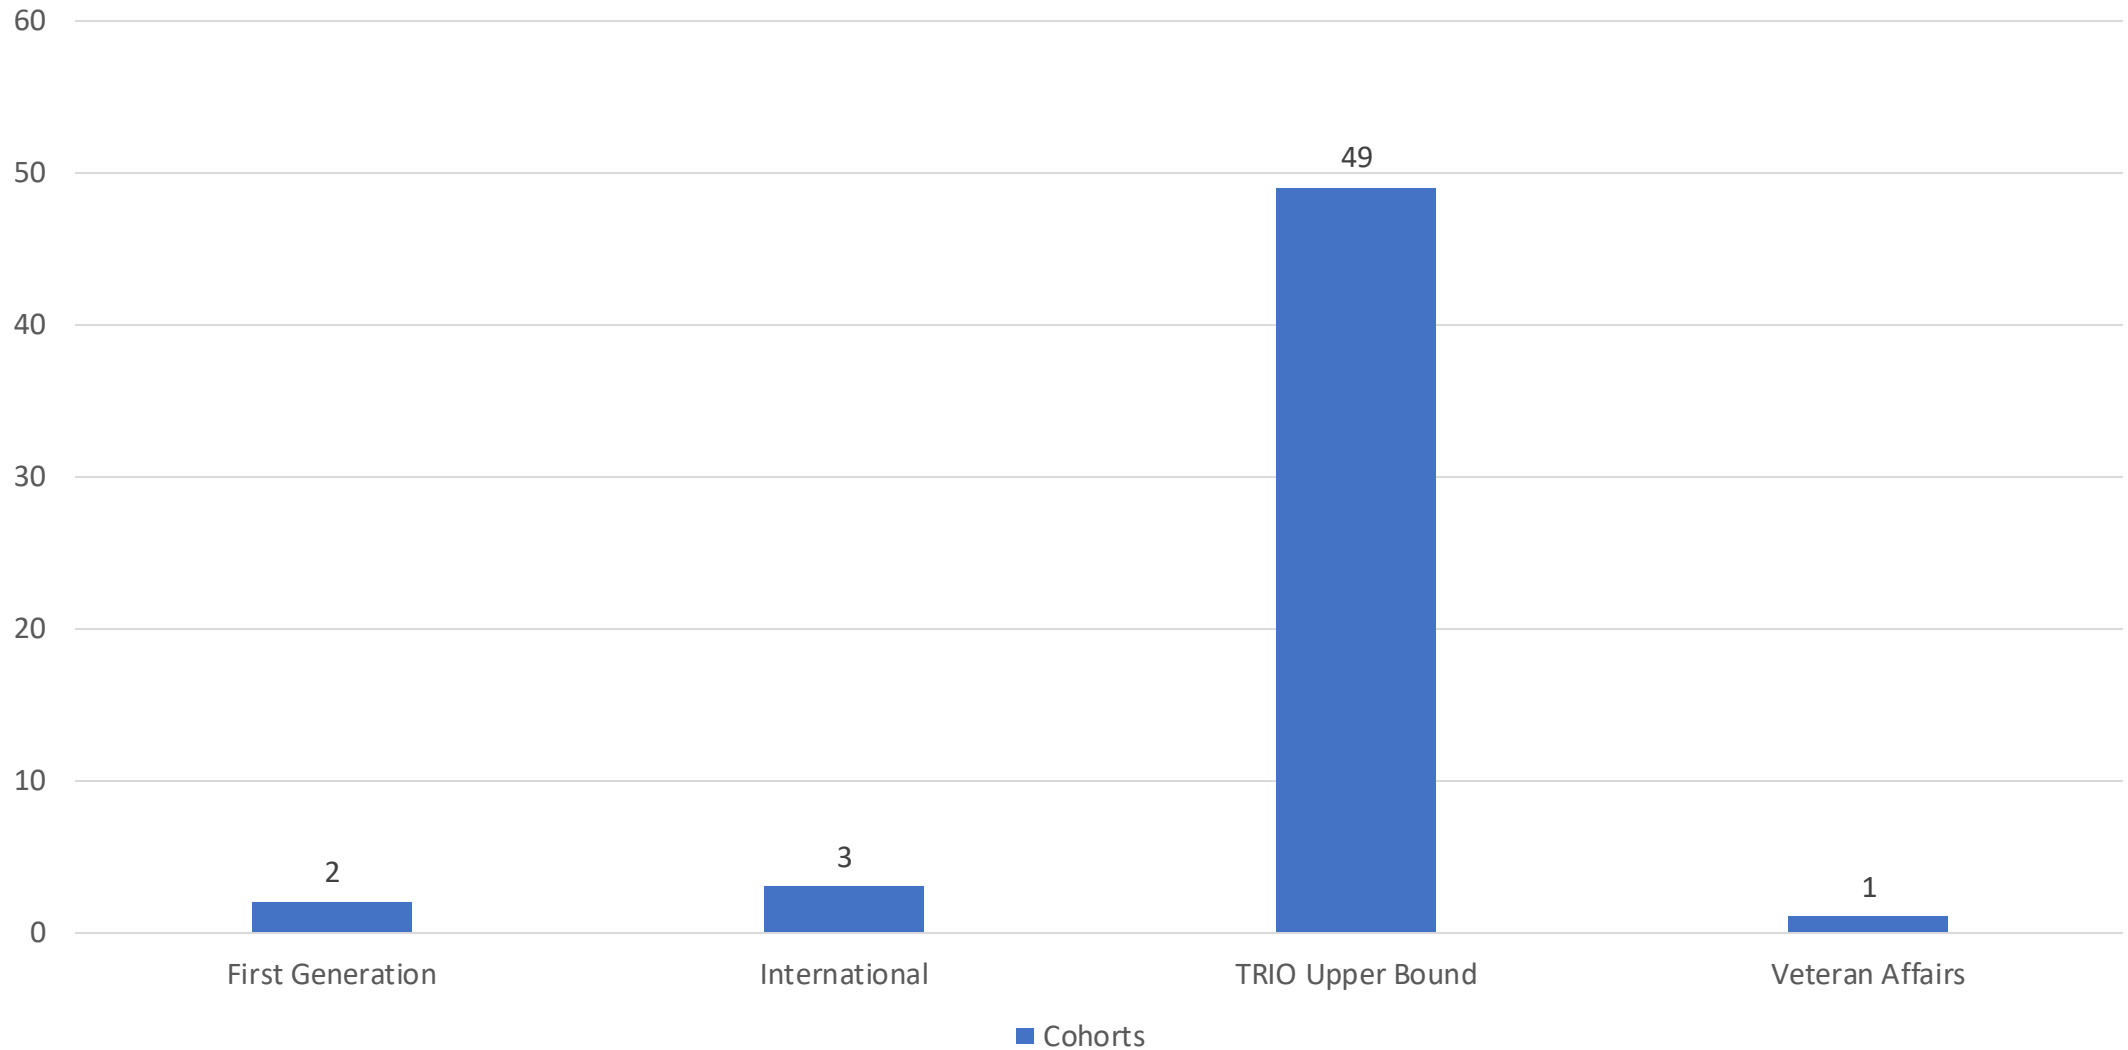

Special Population