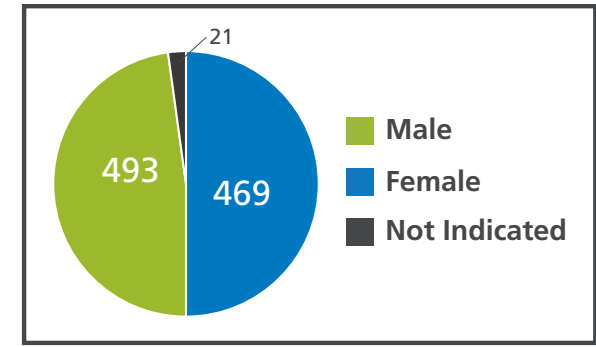

# SPRING 2021 FACT SHEET

**SAINT AUGUSTINE'S  
UNIVERSITY**  
*Transform. Excel. Lead.*

Ethnicity by Gender	Male	Female	Not Indicated	Total
American / Alaska Native	1	3		4
Asian		1		1
Asian / Pacific Islander	1			1
Black / African American	197	190	1	388
White	3	9	1	13
Hispanic / Latino	8	9		17
Other or Unknown	283	257	19	559
<b>Grand Total</b>	<b>493</b>	<b>469</b>	<b>21</b>	<b>983</b>

PELL ELIGIBLE:  
**82%**

University Profile	
Residents	0 (0%)
Commuters	983 (100%)
In-State	741 (75%)
Out-of-State	242 (25%)