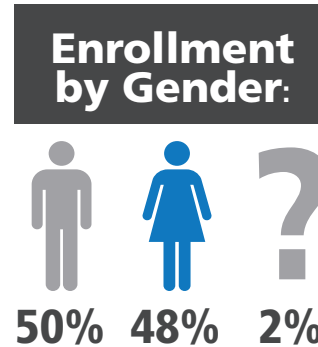

# SPRING 2021 FACT SHEET

**SAINT AUGUSTINE'S  
UNIVERSITY**  
*Transform. Excel. Lead.*

Ethnicity by Gender	Male	Female	Not Indicated	Total
American / Alaska Native	1	3		4
Asian		1		1
Asian / Pacific Islander	1			1
Black / African American	197	190	1	388
White	3	9	1	13
Hispanic / Latino	8	9		17
Other or Unknown	283	257	19	559
<b>Grand Total</b>	<b>493</b>	<b>469</b>	<b>21</b>	<b>983</b>