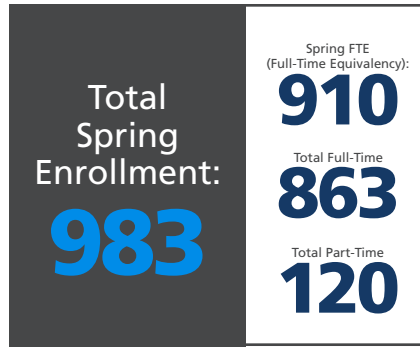

# SPRING 2021 FACT SHEET

**SAINT AUGUSTINE'S  
UNIVERSITY**  
*Transform. Excel. Lead.*

Ethnicity by Gender	Male	Female	Not Indicated	Total
American / Alaska Native	1	3		4
Asian		1		1
Asian / Pacific Islander	1			1
Black / African American	197	190	1	388
White	3	9	1	13
Hispanic / Latino	8	9		17
Other or Unknown	283	257	19	559
<b>Grand Total</b>	<b>493</b>	<b>469</b>	<b>21</b>	<b>983</b>