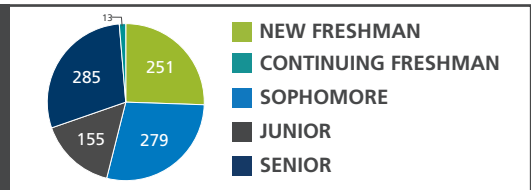

University Profile	
Residents	0 (0%)
Commuters	983 (100%)
In-State	741 (75%)
Out-of-State	242 (25%)

CLASS LEVEL

ENROLLMENT BY SCHOOL, MAJOR & DEGREE TYPE

School of Humanities, Education, Social and Behavioral Sciences	
Communications, Broadcast Concentration, BA	35
Communications, Strategic Communication Concentration, BA	3
Criminal Justice, BS	69
Elementary Education, BA	7
English, BA	3
Film, BA	9
Health and Physical Education, Non-Teaching Option, BS	5
Health and Physical Education, Teaching Option, BS	4
Political Science, BA	4
Psychology, BA	59
Religious Studies, BA	5
Sociology, BA	34
Theatre, BA	5
Visual Arts, Graphics Concentration, BA	11
Visual Arts, Studio Concentration, BA	2